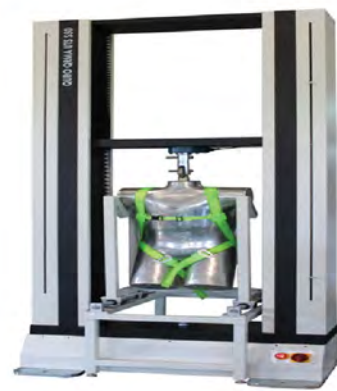

Test equipment

Safety helmet impact machine

Safety helmet chin strap test machine

Safety helmet flame test machine

Temp. & Humidity chamber

Fall protection dynamic load test machine

Fall protection static load test machine