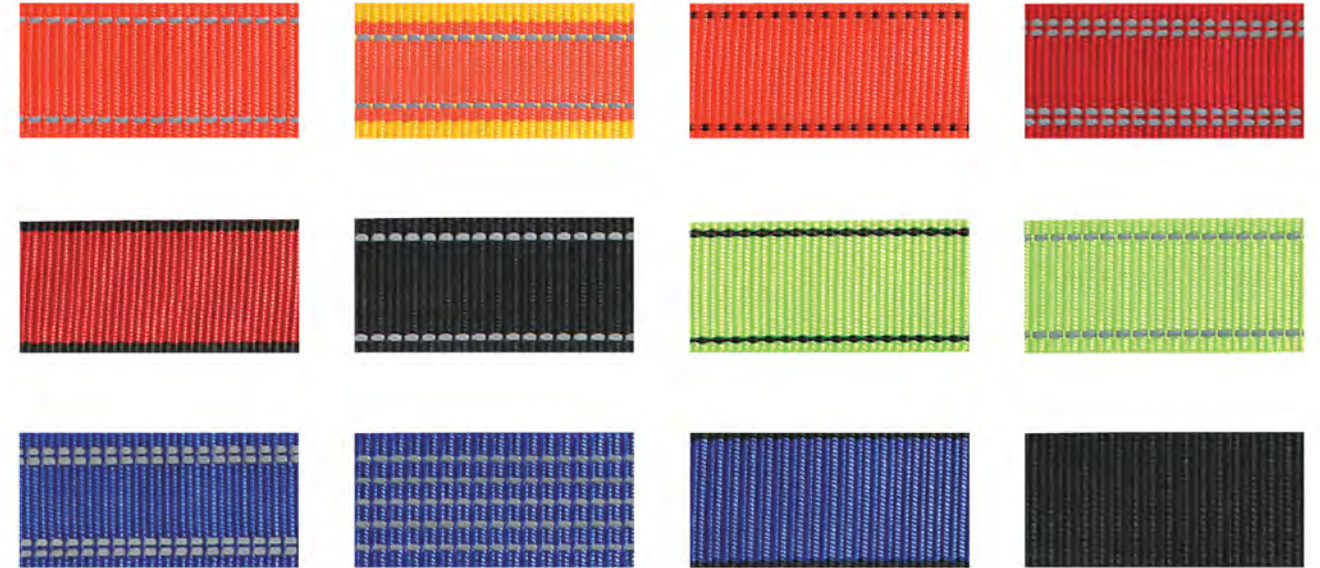

Tensioner with Lifeline

- Steel hooks and aluminum hooks
- Nylon rope
- Length: 5m, 10m, 15m, 20m
- Steel body tensioner

Lifeline with large hooks

- Aluminum hooks and steel hooks
- Nylon rope
- Length: 5m, 10m, 15m, 20m

Lifeline with small hooks

- Aluminum hooks and steel hooks
- Nylon rope
- Length: 5m, 10m, 15m, 20m

Full Body Harness Webbing Color Table

Safety Helmet Shell Color Table

Certifications

AL-LH CE CERTIFICATION